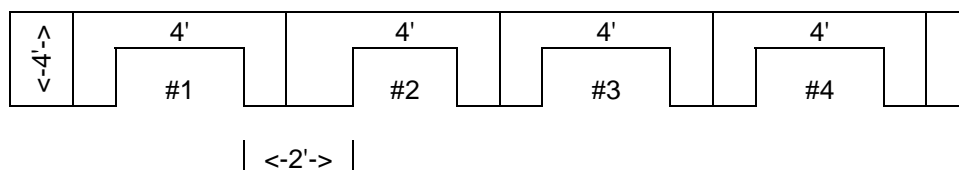

You're in Business!

at the

Railroad Store

Corner of North 8th and E Streets

Richmond's Home For Local Handmade Items And Antiques

SHELF AND BOOTH SPACE RATES

| <u>Area</u> | <u>ANNUAL Rate</u> |
|---|------------------------------|
| 1 square foot Shelf Space | \$25.00 (\$2.08) |
| 1 Running Foot Shelf Space (1' x 1' x 8') | \$85.00 (\$7.09) |
| 2 Running Feet Shelf Space (1' Deep x 2' Wide x 8' High) | \$165.00 (13.75) |
| 1 Booth | \$450.00 (\$37.50) |
| 2 Booths | \$800.00 (\$66.67) |
| 3 Booths | \$1,100.00 (\$91.67) |
| 4 Booths | \$1,350.00 (\$112.50) |